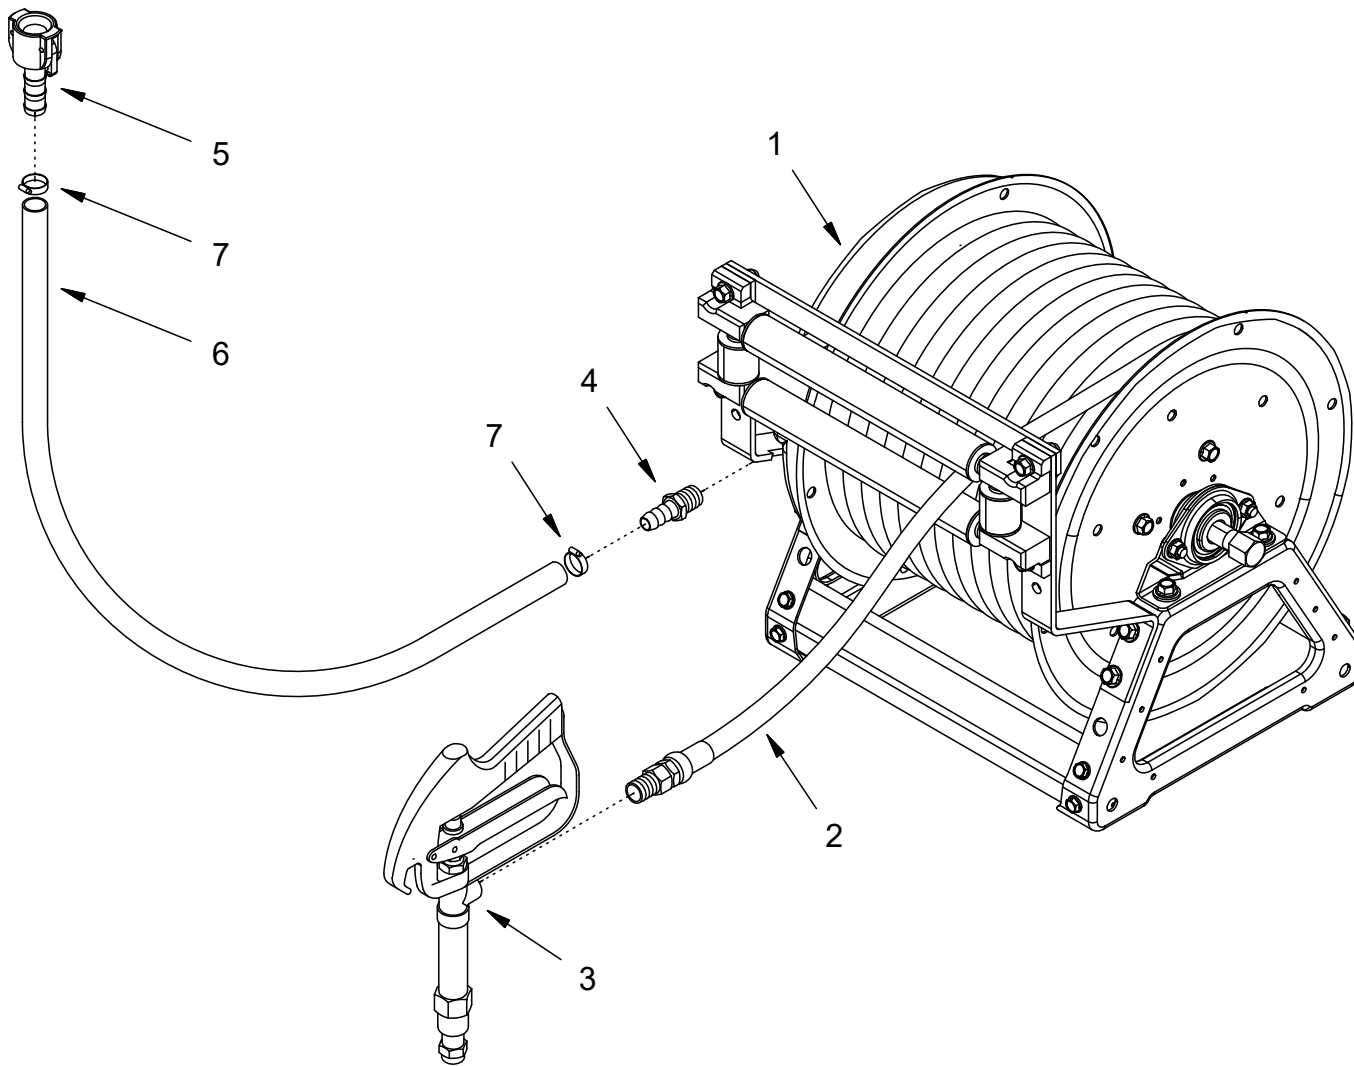

Item	Qty	Part Number	Description
1	1	SPR-88**	Hose Reel
2	1	HSE-7245	1/2" PVC Handgun Hose
3	1	SPR-4850	1/2" Handgun
4	1	BRF-SBR-08BX08MP	1/2" X 1/2" MPT Brass Hose Barb
5	1	PPF-FQD-08B	Female QD x 1/2" Hose Barb
6	5'	HSE-7200-08	Bosflex Hose 1/2"
7	2	FAS-7655-06	3/8" Screw Clamp

To Flow
Switch On
Solenoid/
Regulator

SPR-8870 75' - 100' Hand Crank Reel
 SPR-8868 150' - 200' Hand Crank Reel
 SPR-8869 300' Hand Crank Reel

SPR-8876 75' - 100' Electric Reel
 SPR-8877 150' - 200' Electric Reel
 SPR-8878 300' Electric Reel

NORSTAR INDUSTRIES, INC.		2302 A St. S.E. Auburn WA 98002	
TITLE: INJECTION SKID HOSE REEL ASSEMBLY			
DRAWN BY:	CHECKED BY:	SCALE:	PAGE:
J GOULET		1:7	1/1
DATE CREATED:	DRAWING NUMBER:	DATE REVISED:	
7/2/09			