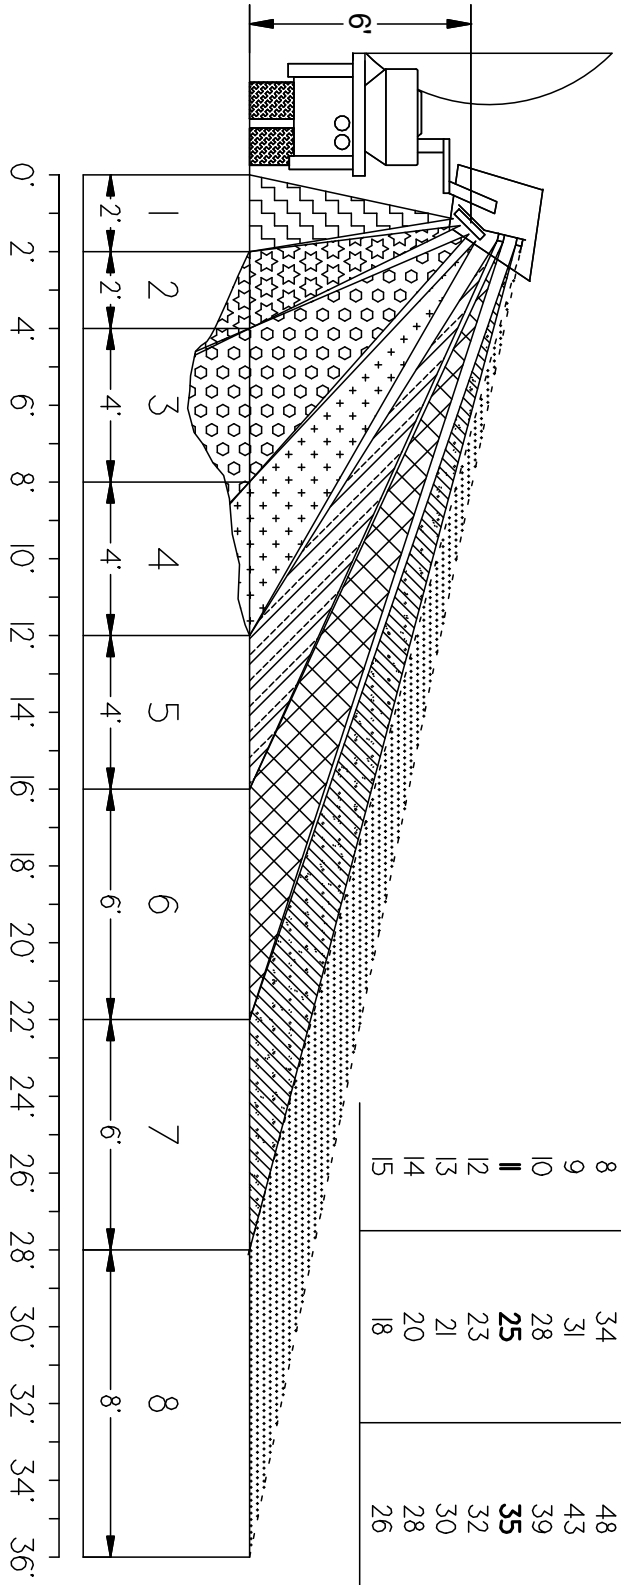

NSC-20108-V2 NUTATING SPRAYHEAD SPRAY PATTERN W/ OPTIONAL 8TH SECTION

SPEED (MPH)	CARRIER APPLICATION RATE (GPA)		
	25 GPA NOZZLE SET	35 GPA NOZZLE SET	50 GPA NOZZLE SET
5	55	77	110
6	46	64	92
7	39	55	79
8	34	48	69
9	31	43	61
10	28	39	55
11	25	35	50
12	23	32	46
13	21	30	42
14	20	28	39
15	18	26	37

SECTION	25 GPA NOZZLE	35 GPA NOZZLE	50 GPA NOZZLE	QTY	WIDTH (FEET)	PRESSURE (PSI)
1	SI/8U-0004	SI/8U-0006	SI/8U-0008	4	2	20
2	SI/8U-0005	SI/8U-0007	SI/8U-0010	3	2	20
3	SI/8U-0007	SI/8U-0011	SI/8U-0015	4	4	20
4	SI/8U-0010	SI/8U-0014	SI/8U-0020	3	4	20
5	HI/8U-0007	HI/8U-0010	HI/8U-0013	4	4	25
6	HI/8U-0010	HI/8U-0014	HI/8U-0020	4	6	25
7	HI/8U-0010	HI/8U-0014	HI/8U-0020	4	6	25

OPTIONAL 8TH NOZZLE SECTION

SECTION	25 GPA NOZZLE	35 GPA NOZZLE	50 GPA NOZZLE	QTY	WIDTH (FEET)	PRESSURE (PSI)
8	HI/4U-0030	HI/4U-0040	HI/4U-0050	2	8	30

NORSTAR INDUSTRIES, INC.
2302 A ST SE
AUBURN WA 98002 T: (253) 735-1881
F: (253) 735-2051

TITLE: NUTATING SPRAYHEAD PATTERN

DRAWN BY: TPB	CHECKED BY:	SCALE: 1:60	PAGE: 1/1
DATE CREATED: 8/13/10	DRAWING NUMBER:	REVISION NUMBER: A