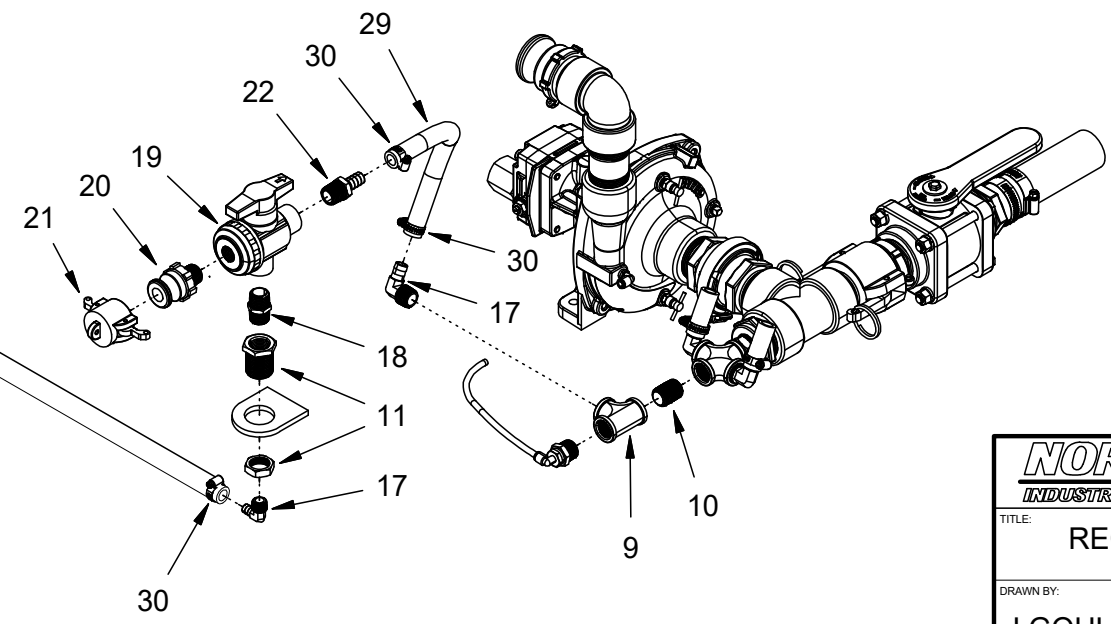

Item	Qty	Part Number	Description
1	1	SPR-9014	12 gal Rectangular Chemical Tank
2	1	SPR-9008	5" Chemical Tank Lid
3	2	PPF-BHD-12FP	3/4" Poly Bulkhead
3A	2	PPF-BHD-12FP-GSK-VI	3/4" Viton Gasket
4	2	BRF-HXN-12MP	3/4" Brass Hex Nipple
5	1	BRF-9EL-12FP	3/4" 90° Brass Elbow
6	1	LHA-BV12N	3/4" Brass Ball Valve
7	2	BRF-SBR-12BX12MP	3/4" Brass Hose Barb
8	2	BRF-SBR-12BX08MP	3/4" x 1/2" Brass Hose Barb
9	3	BRF-TEE-08FP	1/2" Brass Tee
10	5	BRF-NIP-08MP	1/2" Brass Nipple
11	2	BRF-BHD-08FP	1/2" Brass Bulkhead
12	2	LHA-BV08N	1/2" Brass Ball Valve
13	1	BRF-HXP-08MP	1/2" Brass Hex Plug
14	1	BRF-9BR-12BX08MP	3/4" x 1/2" 90° Brass Hose Barb
15	1	MID-90-06007	Legacy Chemical Pump
16	1	BRF-SBR-08BX12MP	1/2" x 3/4" Brass Hose Barb
17	2	BRF-9BR-08BX08MP	1/2" 90° Brass Hose Barb
18	1	BRF-HXN-08MP-SHORT	1/2" Brass Hex Nipple
19	1	PPF-V3U-08FP	1/2" Poly 3 way Ball Valve
20	1	PPF-MQD-08MP	1/2" Poly Male Camlock
21	1	PPF-FQD-08X	1/2" Poly Camlock Cap
22	1	BRF-SBR-08BX08MP	1/2" Brass Hose Barb
23	1	PPF-BSH-12MPX04FP	3/4" x 1/4" Poly Bushing
24	1	BRF-HXN-02MP	1/8" Brass Hex Nipple
25	1	BRF-CPL-02FP	1/8" Brass Coupling
26	1	SPR-6530	Float Switch
27	6'	HSE-7200-12	3/4" Bosflex Hose
28	4	FAS-7655-12	Gear Clamp
29	4'	HSE-7200-08	1/2" Bosflex Hose
30	4	FAS-7655-06	Gear Clamp
31		MID-70-04013	Legacy Pump Tube Kit (Not Shown)
32		HSE-7220-03	3/16" Prothane Tubing (Not Shown)
31		HSE-7220-04	1/4" Prothane Tubing (Not Shown)
32		HSE-7220-06	3/8" Prothane Tubing (Not Shown)
33		HSE-7220-08	1/2" Prothane Tubing (Not Shown)
34		SPR-8070	Tube Lube 1 Pint (Not Shown)

NORSTAR INDUSTRIES, INC. 2302 A ST SE AUBURN WA 98002 T: (253) 735-1881 F: (253) 735-2051

TITLE: **RECTANGULAR TANK INJECTION SYSTEM 3/4" LARGE SKID**

DRAWN BY: J GOULET	CHECKED BY:	SCALE:	PAGE: 1/1
DATE CREATED: 5/12/08	DRAWING NUMBER: NSC-40112-V3	DATE REVISED:	