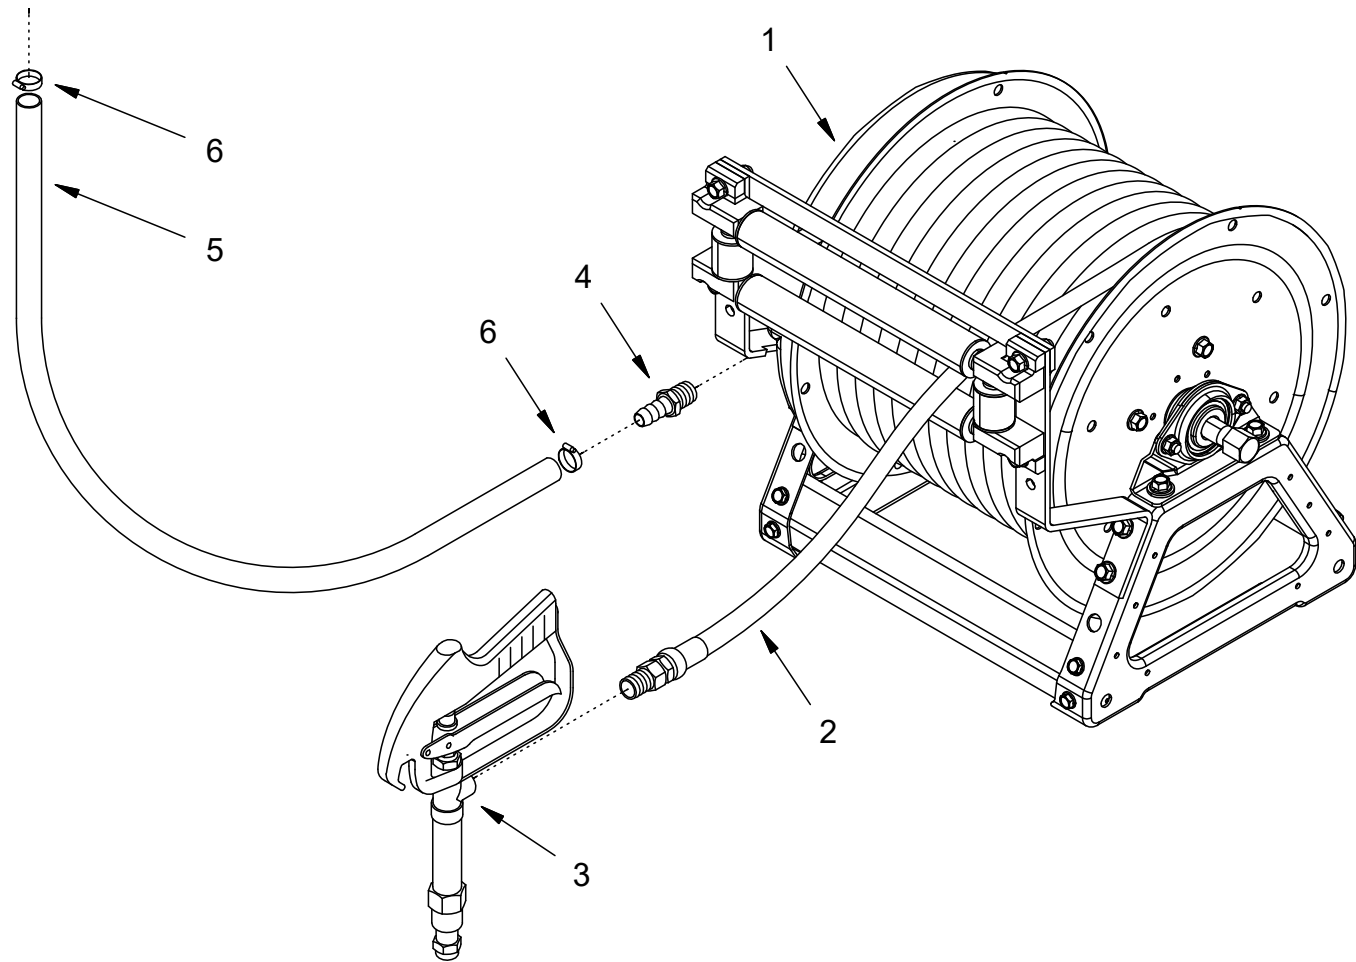

Item	Qty	Part Number	Description
1	1	SPR-88**	Hose Reel
2	1	HSE-7245	1/2" PVC Handgun Hose
3	1	SPR-4850	1/2" Handgun
4	1	BRF-SBR-08BX08MP	1/2" X 1/2" MPT Brass Hose Barb
5	15'	HSE-7200-08	Bosflex Hose 1/2"
6	2	FAS-7655-06	3/8" Screw Clamp

To Flow
Switch On
Solenoid/
Regulator

SPR-8870 100' Hand Crank Reel
 SPR-8868 150' - 200' Hand Crank Reel
 SPR-8869 300' Hand Crank Reel

SPR-8876 100' Electric Reel
 SPR-8877 150' - 200' Electric Reel
 SPR-8878 300' Electric Reel

NORSTAR <i>INDUSTRIES, INC.</i>		2302 A St. S.E. Auburn WA 98002	
TITLE: INJECTION SPRAYER HOSE REEL ASSEMBLY			
DRAWN BY:	CHECKED BY:	SCALE:	PAGE:
J GOULET		1:7	1/1
DATE CREATED:	DRAWING NUMBER:	DATE REVISED:	
7/2/09			